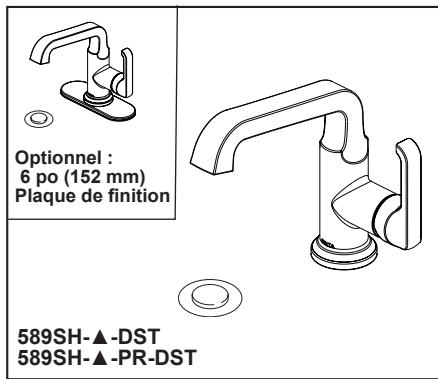

voyez ce que Delta peut faire™

ROBINET POUR SALLE DE BAIN

- Collection Tetra^{MD} pour salle de bain
- Poignée unique, installation sur le comptoir

CARACTÉRISTIQUES :

- Technologie DIAMOND Seal^{MD}
- Fini Lumicoat^{MD} (modèles -PR uniquement)
- Les finis Lumicoat^{MD} se nettoient facilement sans nettoyeurs ni produits chimique sur les surfaces les plus fréquemment touchées.

SPÉCIFICATIONS STANDARDS :

- Débit maximal 1,2 gpm à 60 psi, 4,5 L/min à 414 kPa
- Installation monotrou
- Cartouche en céramique recouverte de diamants
- Tuyaux d'alimentation PEX droits et décalés de 1/4 po (6mm) D.E.
- Les modèles ont un drain métallique de type à bouchon-poussoir avec bride et bouchon plaqués, sans trou pour tige de levage
- Anneau indicateur rouge/bleu fourni en option avec le modèle
- Plaque de finition en option de 6 po (152 mm) (RP102057 ▲) non incluse

GARANTIE

- Pièces et finition – Garantie à vie limitée; ou pour les clients commerciaux, 10 ans pour les résidences multifamiliales (appartements et condominiums) et 5 ans pour tout autre usage commercial, dans tous les cas à compter de la date de réception du produit par l'acheteur initial ou son représentant autorisé (installateur, etc.).
- Veuillez consulter le site fr.deltafaucet.ca pour tous les détails de notre garantie limitée.

CONFORME À :

- ASME A112.18.1 / CSA B125.1
- ASME A112.18.2 / CSA B125.2
- NSF/ANSI/CAN 61 et 372
- EPA WaterSense^{MD}
- ICC/ANSI A117.1

▲ Désigner le suffixe de finition approprié